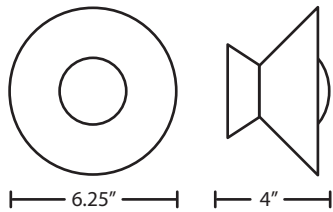

SLY

SCONCES WALL

location:
DAMP

SPECIFICATIONS:

DESCRIPTION

Our Sly sconce is a low profile contemporary design, combines indirect illumination with a compelling pressed clear glass diffuser. ideal for any transitional or modern decor. The textured lines in the circular glass projects an eye-catching radial patterning onto the mounting surface.

LAMPING

LED: 7W integrated source, 120V, ELV dimmable, 90+ CRI, 3000°K CCT, 600 lumens, 30,000 hours.

CONSTRUCTION

Aluminum faceplate and clear glass side diffuser. 6.25" Dia. x 4" D

METAL FINISH

Fixture shall be finished in Black or Brushed Brass.

MOUNTING

Installs directly to a 4" octagonal outlet box. Wall-mount only.

LABELS

UL or ETL Listed. Suitable for Damp Locations (interior use only).

BRUSHED BRASS/CLEAR (SLYBB)