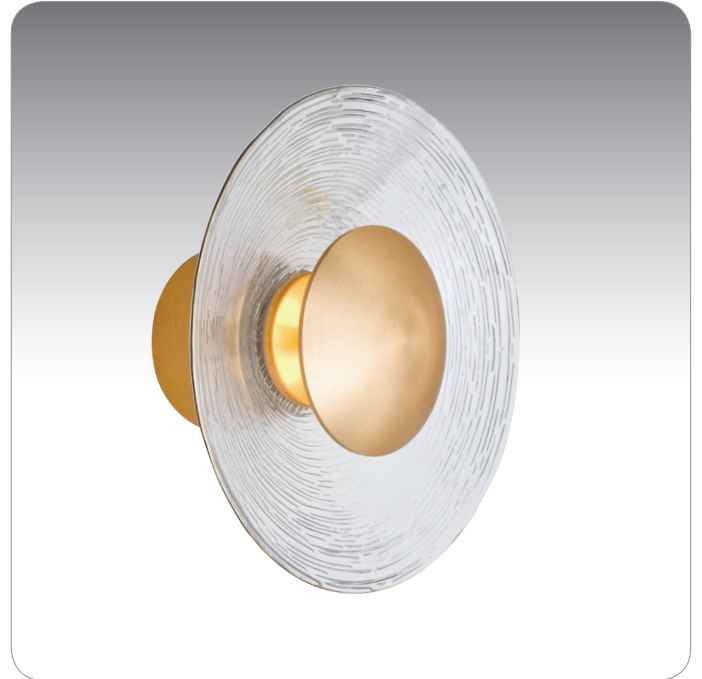

SLY

SCONCES WALL

location:
DAMP

SPECIFICATIONS:

DESCRIPTION

Our Sly sconce is a low profile contemporary design, combines indirect illumination with a compelling pressed clear glass diffuser. ideal for any transitional or modern decor. The textured lines in the circular glass projects an eye-catching radial patterning onto the mounting surface.

LAMPING

LED: 7W integrated source, 120V, ELV dimmable, 90+ CRI, 3000°K CCT, 600 lumens, 30,000 hours.

CONSTRUCTION

Aluminum faceplate and clear glass side diffuser. 6.25" Dia. x 4" D

METAL FINISH

Fixture shall be finished in Black or Brushed Brass.

MOUNTING

Installs directly to a 4" octagonal outlet box. Wall-mount only.

LABELS

UL or ETL Listed. Suitable for Damp Locations (interior use only).

BRUSHED BRASS/CLEAR (SLYBB)