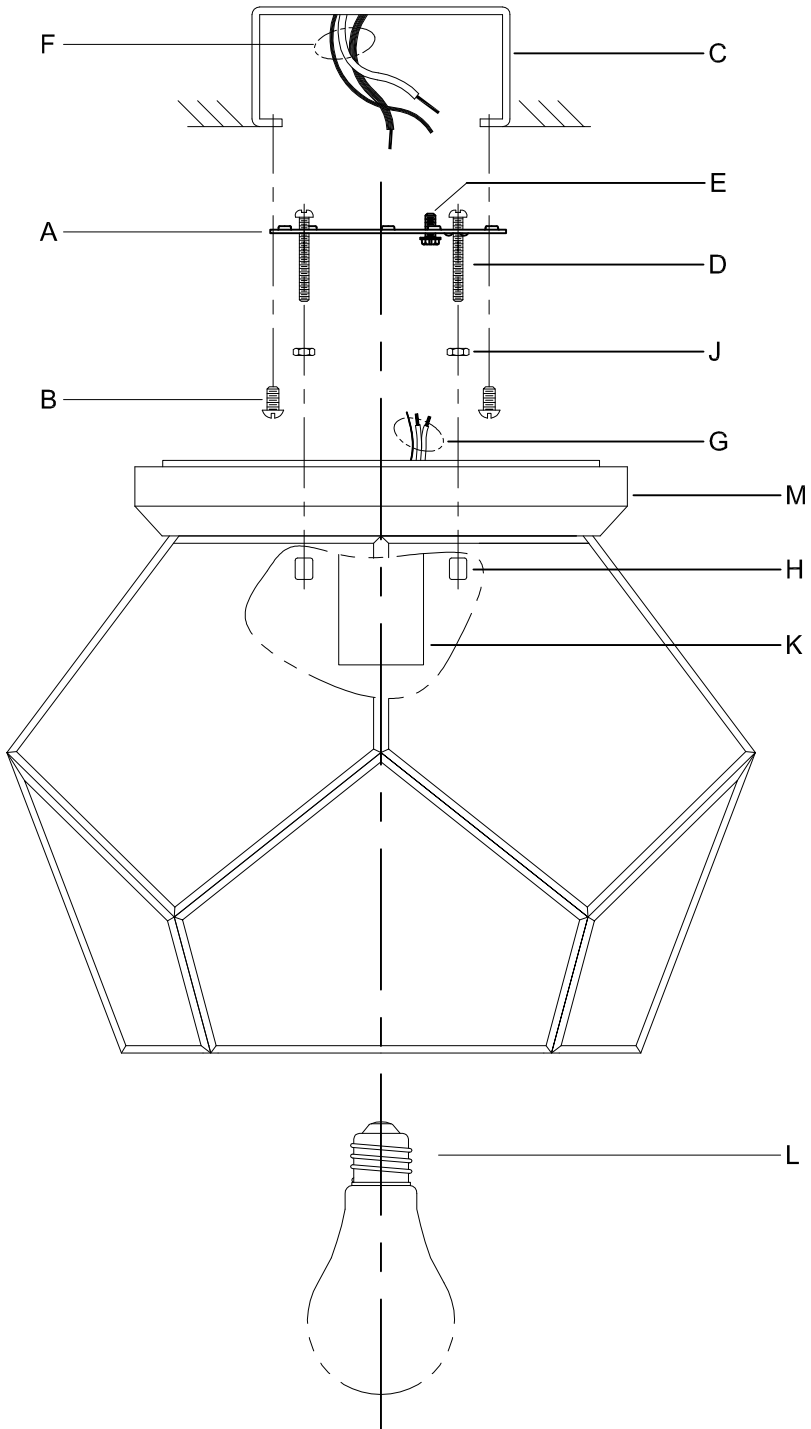

Assembly & Installation Instructions

CAUTION: Read instructions carefully and turn electricity off at main circuit breaker panel before beginning installation.

3868

*****

WARNING - If any Special Control Devices are used with this Fixture, Follow the Instructions Carefully to assure full compliance with N.E.C. requirements. If there are any questions, contact a Qualified Electrical Contractor.

WARNING - This product contains chemicals known to the State of California to cause cancer, birth defects and /or other reproductive harm. Thoroughly wash hands after installing, handling, cleaning, or otherwise touching this product.

CAUTION - All glass is fragile, use care when handling Glass component(s) and or Lamp(s).

*****

ASSEMBLY STEPS:
PASOS PARA ENSAMBLAR:
MODE D'ASSEMBLAGE:

1. D,E → A
2. J → D
3. B,A → C
4. F → G
5. H,M → D
6. L → K

**B, C, G & L
(NOT FURNISHED)
(NO INCLUIDA)
(NON FOURNIE)**