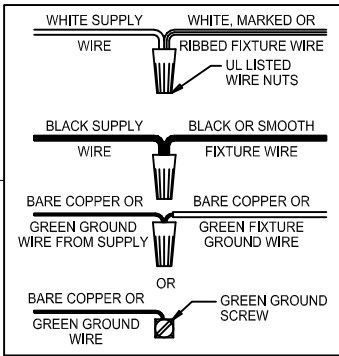

Assembly & Installation Instructions

CAUTION: Read instructions carefully and turn electricity off at main circuit breaker panel before beginning installation.

3868

*****

WARNING - If any Special Control Devices are used with this Fixture, Follow the Instructions Carefully to assure full compliance with N.E.C. requirements. If there are any questions, contact a Qualified Electrical Contractor.

WARNING - This product contains chemicals known to the State of California to cause cancer, birth defects and /or other reproductive harm. Thoroughly wash hands after installing, handling, cleaning, or otherwise touching this product.

CAUTION - All glass is fragile, use care when handling Glass component(s) and or Lamp(s).

*****

ASSEMBLY STEPS:
PASOS PARA ENSAMBLAR:
MODE D'ASSEMBLAGE:

1. D,E → A
2. J → D
3. B,A → C
4. F → G
5. H,M → D
6. L → K

**B, C, G & L
(NOT FURNISHED)
(NO INCLUIDA)
(NON FOURNIE)**