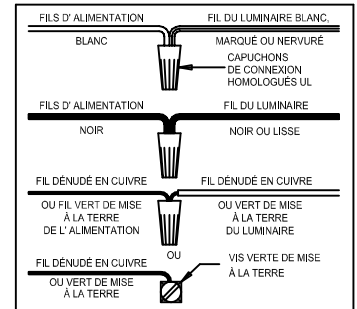

Instructions d'Assemblage et Installation

Mise en garde: Lire les instructions avec soin et couper le courant au disjoncteur central avant de commencer l'installation.

*****

AVERTISSEMENT - S'il y a d'autres mécanismes régulateurs qui s'emploient avec ce dispositif, suivre soigneusement les instructions pour satisfaire aux exigences NEC. Si vous avez des questions, consulter un électricien qualifié.

AVERTISSEMENT - Ce produit contient des composants chimiques qui selon L'état de Californie provoquent un cancer, des infirmités de naissance et (ou) du mal au système reproductif. Il faut laver les mains soigneusement après avoir installé, manipulé, nettoyé, ou autrement touché ce produit.

MISE EN GARDE - Le verre est toujours fragile; maniez le(s) composant(s) et/ou l' (les) ampoule(s) avec prudence.

*****