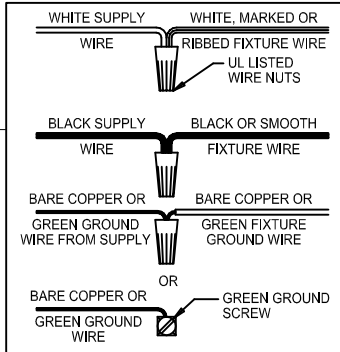

CAUTION: Read instructions carefully and turn electricity off at main circuit breaker panel before beginning installation.

500029

WARNING - If any Special Control Devices are used with this Fixture, Follow the Instructions Carefully to assure full compliance with N.E.C. requirements. If there are any questions, contact a Qualified Electrical Contractor.

CAUTION - All glass is fragile, use care when handling Glass component(s) and or Lamp(s).

CANOPY MOUNTING & WIRE CONNECTION ASSEMBLY STEPS:

1. D,E → A
2. B,A → C
3. F → P,N,M
4. N → Q
5. M → N
6. L → M,K
7. F → L,K,H
8. F → G
9. H,J → D