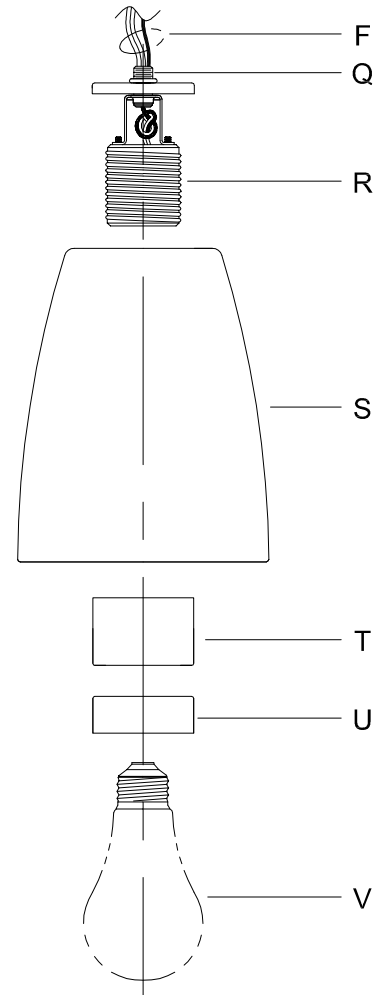

CAUTION: Read instructions carefully and turn electricity off at main circuit breaker panel before beginning installation.

500029

WARNING - If any Special Control Devices are used with this Fixture, Follow the Instructions Carefully to assure full compliance with N.E.C. requirements. If there are any questions, contact a Qualified Electrical Contractor.

CAUTION - All glass is fragile, use care when handling Glass component(s) and or Lamp(s).

CANOPY MOUNTING & WIRE CONNECTION ASSEMBLY STEPS:

1. D,E → A
2. B,A → C
3. F → P,N,M
4. N → Q
5. M → N
6. L → M,K
7. F → L,K,H
8. F → G
9. H,J → D

Attach (N), (P) to achieve overall desired length.
 Una (N), (P) para lograr la longitud deseada.
 Joignez (N), (P) pour obtenir la longueur voulue.

FIXTURE ASSEMBLY STEPS:

1. S,T,U → R
2. V → R

B, C, G & V
 (NOT FURNISHED)
 (NO INCLUIDA)
 (NON FOURNIE)