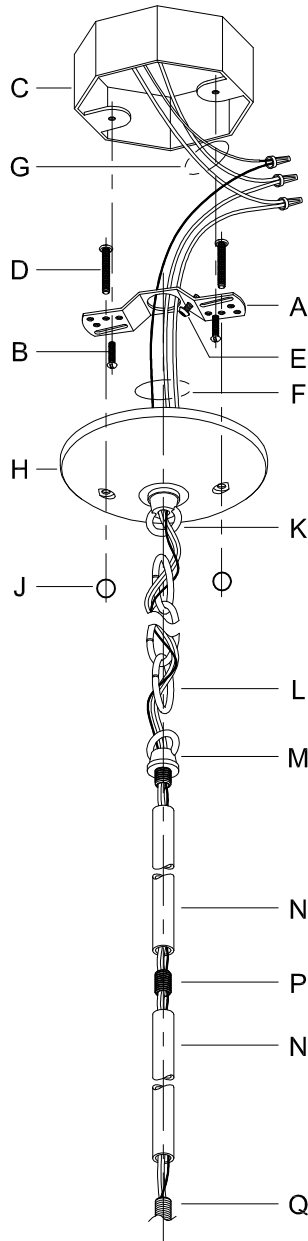

CAUTION: Read instructions carefully and turn electricity off at main circuit breaker panel before beginning installation.

500029

WARNING - If any Special Control Devices are used with this Fixture, Follow the Instructions Carefully to assure full compliance with N.E.C. requirements. If there are any questions, contact a Qualified Electrical Contractor.

CAUTION - All glass is fragile, use care when handling Glass component(s) and or Lamp(s).

CANOPY MOUNTING & WIRE CONNECTION ASSEMBLY STEPS:

1. D,E → A
2. B,A → C
3. F → P,N,M
4. N → Q
5. M → N
6. L → M,K
7. F → L,K,H
8. F → G
9. H,J → D

Attach (N), (P) to achieve overall desired length.
 Una (N), (P) para lograr la longitud deseada.
 Joignez (N), (P) pour obtenir la longueur voulue.

FIXTURE ASSEMBLY STEPS:

1. S,T,U → R
2. V → R

B, C, G & V
 (NOT FURNISHED)
 (NO INCLUIDA)
 (NON FOURNIE)