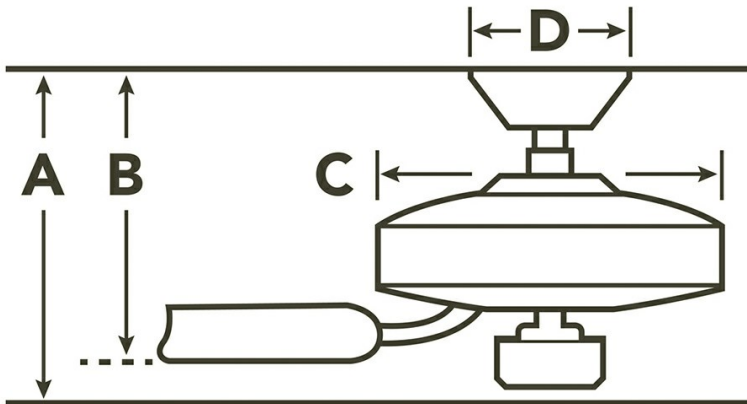

Product ID	300060NI
Finish	Brushed Nickel
Blade Finish	Silver
Collection	Zeus Collection

**Specifications**

Number of Blades	3
Blades Included	Yes
Blade Pitch	14 Degrees
Blade Sweep	60"
Blades Reversible	No
Blade Material	WOOD
Optional Blades Available	No
Downrod 1	1.00 OD X 4.50
Primary Control System	3 Speed Wall Control Full Function
Remote Included	No
Wall Control Included	Yes
Low Ceiling Adaptable	Yes, With Optional Flush Mount
Lead Wire Length	78.00"
Motor Size	188 MM X 25 MM
Motor Type	AC

**Dimensions**

Downrod	A	B	C	D
1.00 OD X 4.50	17.75	14.00	7.75	7.75

**Downlight**

Downlight Included	Yes
Light Source	LED
Downlight Bulb Included	Integrated
# of Bulbs/LED Modules	1
Watts	77/26
Initial Lumens	1600
Glass Description	Clear Painted White Polycarbonate
Optional Light Kit Available	No
Kelvin Temperature	3000K
Color Rendering Index	80