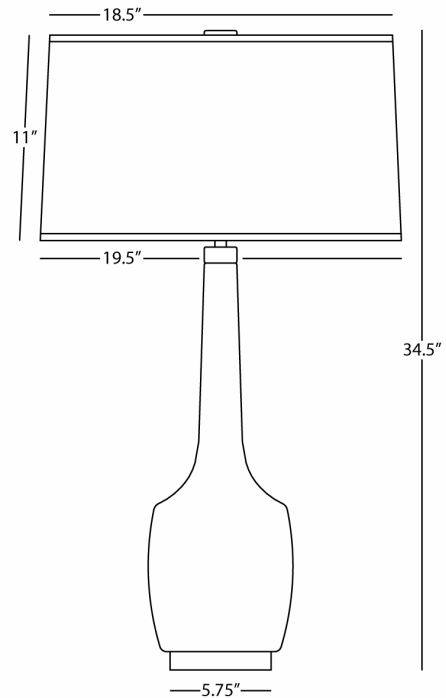

DELILAH

ML701

Table Lamp

1-150W Max.

Bulb Type: A

Switch: Hi-Lo Dimming

Antique Brass Finish

Melon Glazed Ceramic

Oyster Linen Shade w/ Self-Fabric

Top and Bottom Diffuser

See Audrey/ Delilah Table for Color Options

** Available for Quick SHIP **