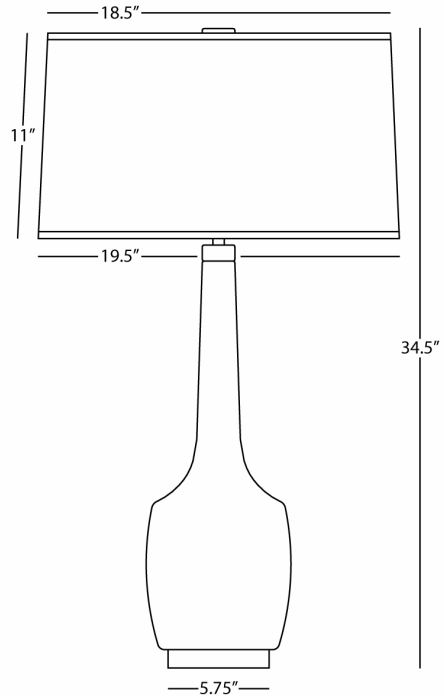

DELILAH

MR701

Table Lamp

1-150W Max.

Bulb Type: A

Switch: Hi-Lo Dimming

Antique Brass Finish

Marine Blue Glazed Ceramic

Oyster Linen Shade w/ Self-Fabric

Top and Bottom Diffuser

See Audrey/ Delilah Table for Color Options

** Available for Quick SHIP **