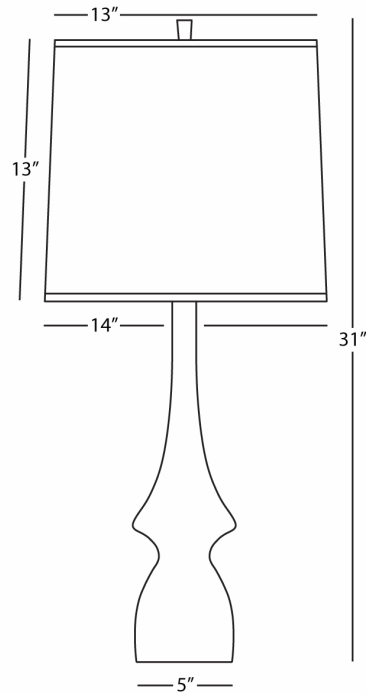

JASMINE

OB210

Table Lamp

1 - 150W Max.

Bulb Type: A

Switch: Hi-Lo Dimming

Steel Blue Glazed Ceramic

Oyster Linen Shade

See Jasmine Table for Color Options

** Available for Quick SHIP **