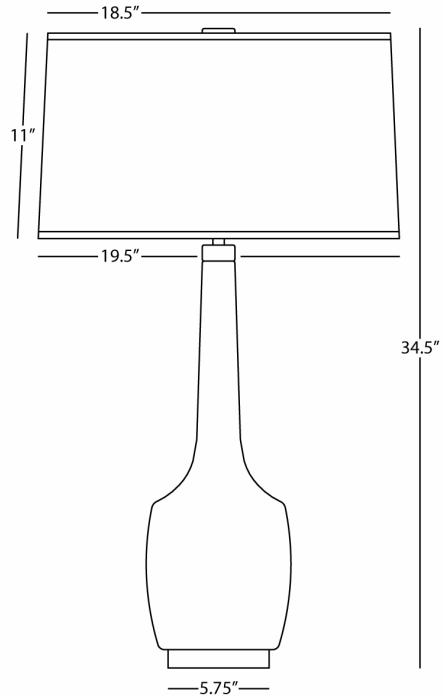

DELILAH

OB701

Table Lamp

1-150W Max.

Bulb Type: A

Switch: Hi-Lo Dimming

Antique Brass Finish

Steel Blue Glazed Ceramic

Oyster Linen Shade w/ Self-Fabric

Top and Bottom Diffuser

See Audrey/ Delilah Table for Color Options

** Available for Quick SHIP **