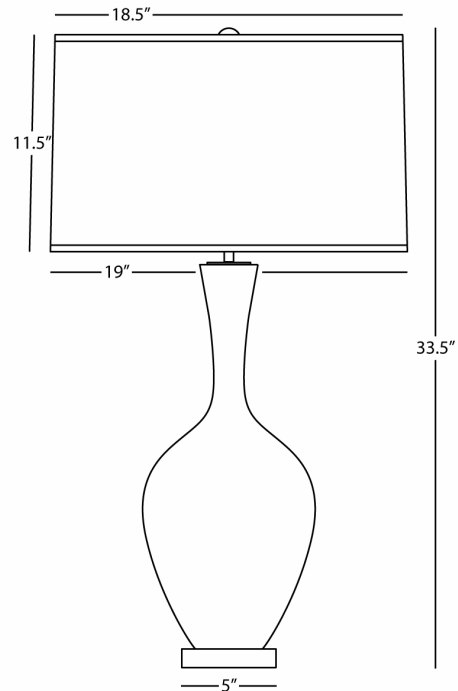

AUDREY

PC980

Table Lamp

1 - 150W Max.

Bulb Type: A

Switch: Hi-Lo Dimming

Peacock Glazed Ceramic

Lucite Base

Fondine Fabric Shade

See Audrey/ Delilah Table for Color Options

** Available for Quick SHIP **