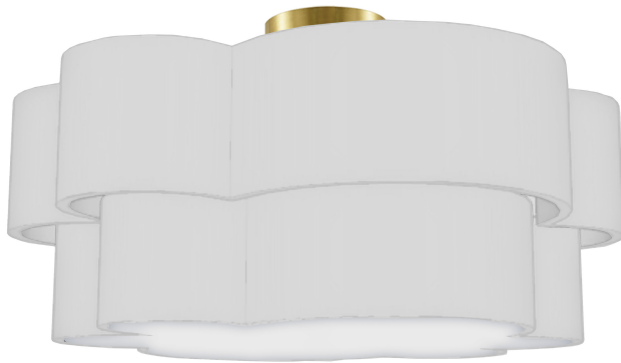

PLX-203FH-AGB-WH - 3LT Incandescent Flush Mount, AGB w/ White Shade

Height	8	No. of Bulbs	3
Width/Length	20	LED Compatible	LED Compatible
Depth	20	Total Wattage	180
Weight	7		
Body Material	Fabric	Second Material	Metal
Finish/Color	White	Second Finish/Color	Aged Brass
Type of Finish	Satin	Second Type of Finish	Electroplated
Bulb 1 Amount	3	Rated For	Damp
Bulb 1 Base Type	E26	Voltage	120V
Bulb 1 Max Watt.	60	Approval	cUL or equivalent
Bulb 1 Included	No	Warranty	1 Year
Bulb 1 Lumens		Instal Position	Ceiling
Bulb 1 CRI			