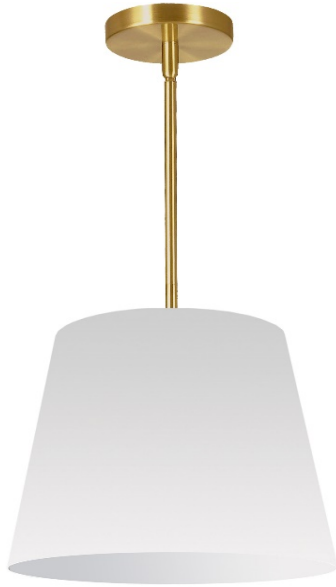

# ODR-S-790 - 1LT Oversized Drum Pendant Small, WH Shade

1 Light Oversized Drum Pendant Small White Shade

**Height** 14  
**Width/Length** 14  
**Depth** 14  
**Weight** 2

**No. of Bulbs** 1  
**LED Compatible** LED Compatible  
**Total Wattage** 100W

**Body Material** Fabric  
**Finish/Color** White  
**Type of Finish** Fabric

**Second Material** Metal  
**Second Finish/Color** Polished Chrome  
**Second Type of Finish** Electroplated

**Bulb 1 Amount** 1  
**Bulb 1 Base Type** E26  
**Bulb 1 Max Watt.** 100W  
**Bulb 1 Included** No  
**Bulb 1 Lumens**  
**Bulb 1 CRI**